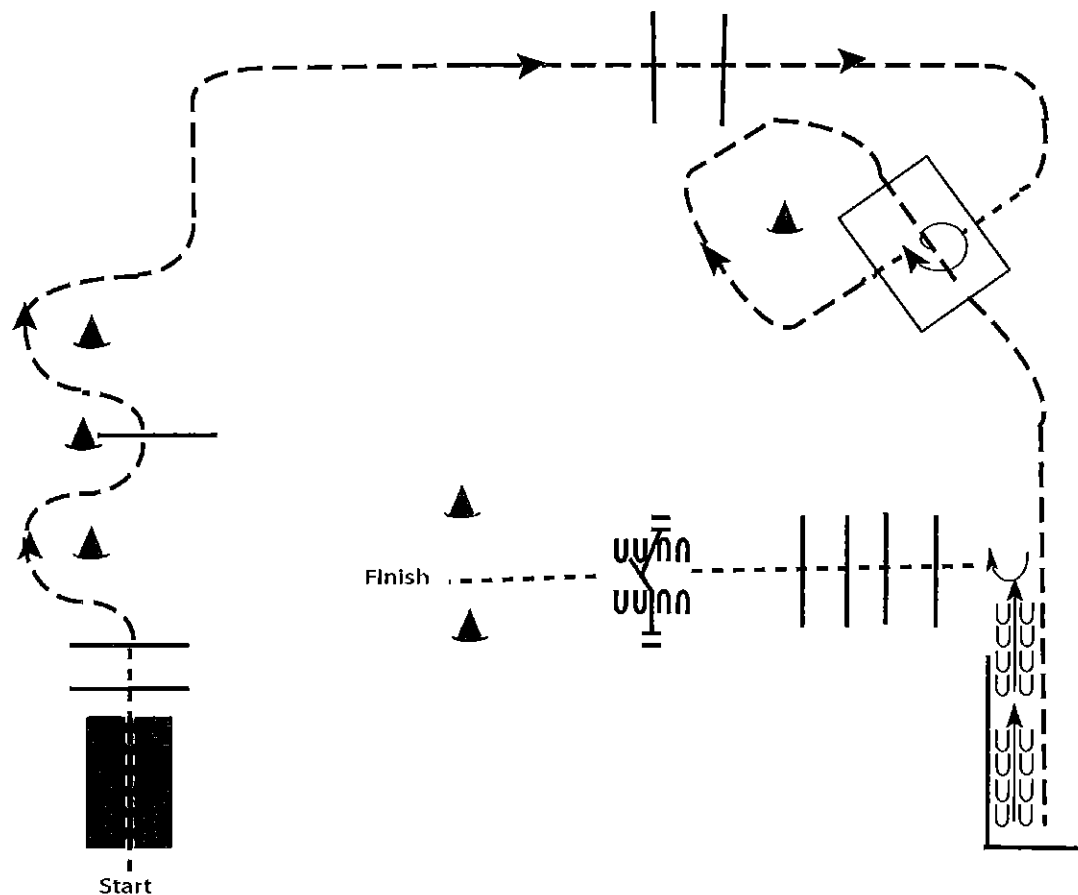

Walk
Jog	-----
Extended Jog	— — — — —
Lope	—————
Leg Yield	
Lead Change	↗ ↘
Back	←←←←←
Marker	⊙ (B)
Sidepass	←-----

[WH/1-10]

Pattern Provided by:
Iris Van Rompaey

WESTERN CUP Introductory Show

Ruitershoeve

Trail In hand

Show Date: 09/25/2022

1. Walk over bridge and over poles.
2. Jog through serpentine and over pole.
3. Continue to jog over poles.
4. Break to a walk and walk into box. Turn a full turn to the right and walk out of box.
5. Jog through box and into chute
6. Back out of chute
7. Turn 90 degrees and walk over poles to gate
8. Work gate and walk to finish