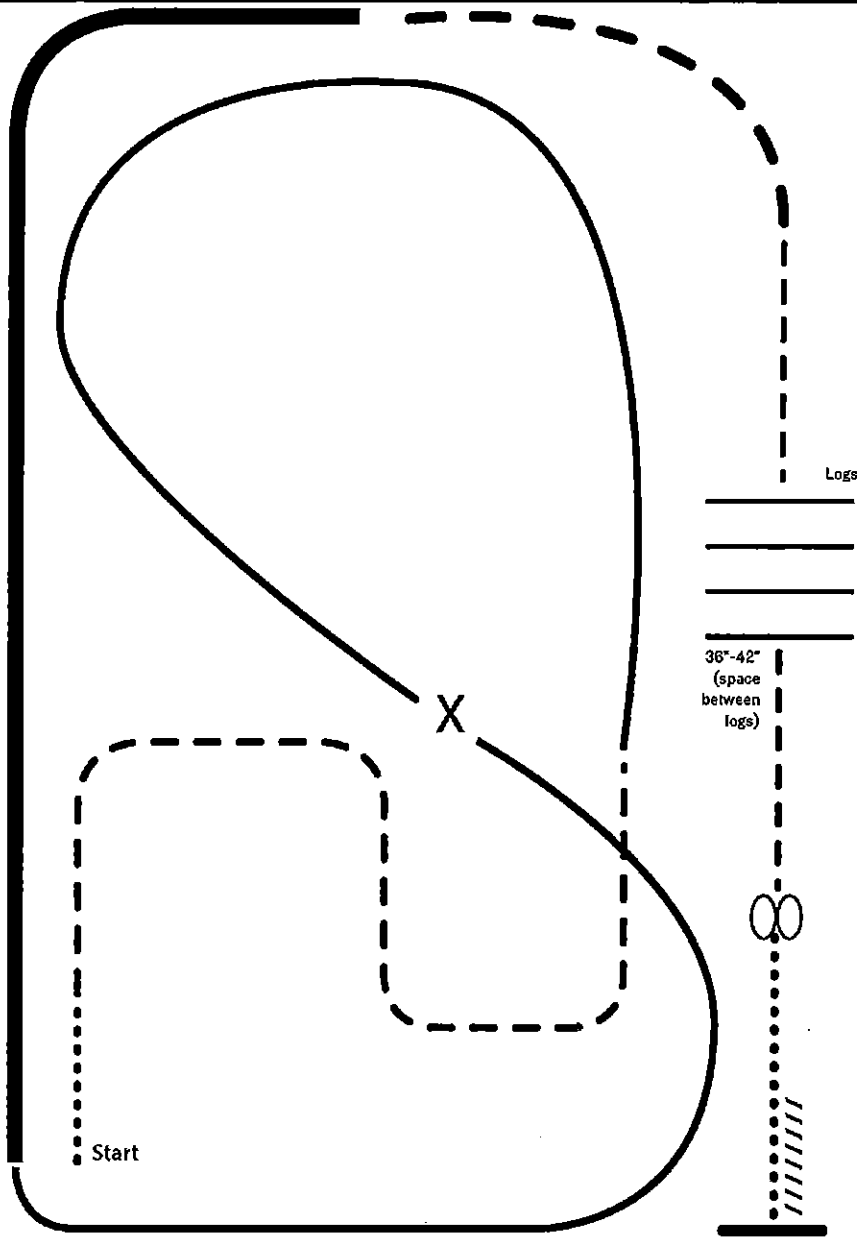

Note: The drawn description of this pattern is only intended for the general depiction of the pattern. Exhibitors should utilize the arena space to best exhibit their horses.

[RR/AQHA-6]

Pattern Provided by:
Iris Van Rompaey

WESTERN CUP Introductory Show

Ruitershoeve

Ranch Riding Amateur

Show Date: 09/25/2022

W W W . H o r s e S h o w P a t t e r n s . c o m

W W W . H o r s e S h o w P a t t e r n s . c o m

- X Lead Change
- Walk
- - - Trot
- - - Ext trot
- — — Lope
- — — Ext Lope
- ////// Back

- I. Walk
2. Trot serpentine
3. Lope left lead around the end of the arena and then diagonally across the arena
4. Change leads (simple or flying) and
5. Lope on the right lead around end of the arena
6. Extend lope on the straight away and around corner to the center of the arena
7. Extend trot around corner of the arena
8. Collect to a trot
9. Trot over logs
10. Stop, do 360 degree turn each direction (either direction 1st) (L-R or R-L)
11. Walk, stop and back