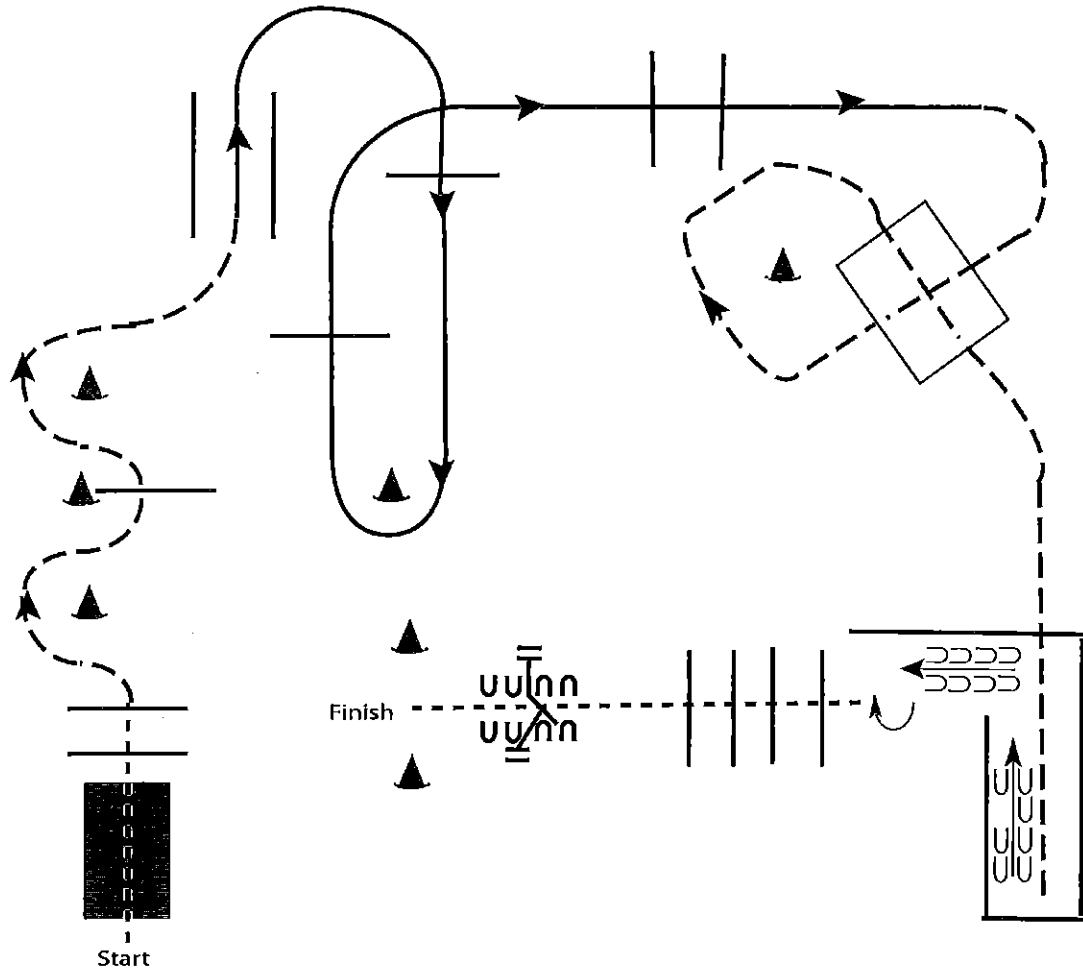

WESTERN CUP Introductory Show

Ruitershoeve

Trail Beginners

Show Date: 09/25/2022

W W W . H O R S E S H O W P A T T E R N S . C O M

W W W . H O R S E S H O W P A T T E R N S . C O M

Be ready at start.

1. Walk over bridge and over poles.
2. Jog through serpentine and over pole.
3. Lope on the right lead over poles.
4. Jog through box and into chute.
5. Back out of chute.
6. Turn 90 degrees and walk over elevated poles.
7. Work gate with left hand.

Walk	-----
Jog	- - - - -
Extended Jog	- - - - -
Lope	—————
Leg Yield	/
Lead Change	/
Back	\
Marker	ⓑ
Sidepass	←-----→

[T/1-6]

Pattern Provided by:
Iris Van Rompaey

WESTERN CUP Introductory Show

Ruitershoeve

Trail Amateur

Show Date: 09/25/2022

Begin at Start.

1. Walk over bridge and over poles.
2. Jog through serpentine and over pole.
3. Lope on the right lead over poles.
4. Jog through box and into chute.
5. Back the L.
6. Turn 180 degrees and walk over elevated poles.
7. Work gate with left hand.