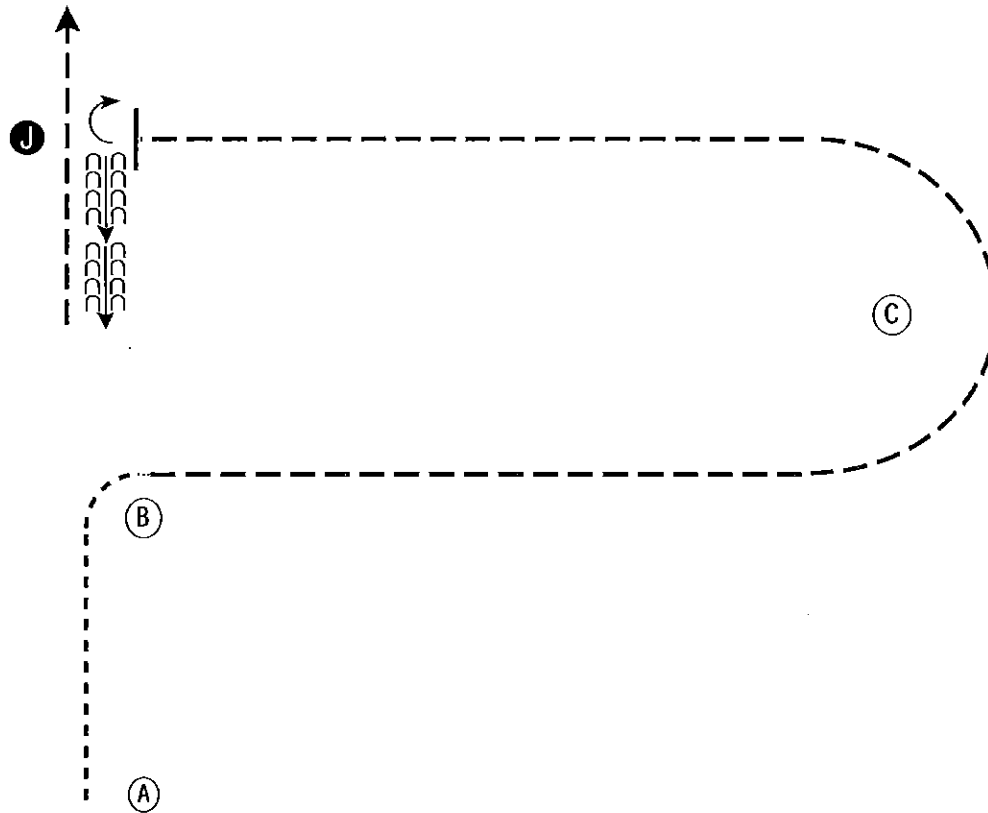

WESTERN CUP Introductory Show

Ruitershoeve

Showmanship Beginners

Show Date: 09/25/2022

Be ready at A.

1. Walk to and around B.
2. Trot from B around C to the Judge.
3. Stop and set up for inspection.
4. When dismissed perform a 90 degree turn and back until even with C.
5. Trot to the line-up.