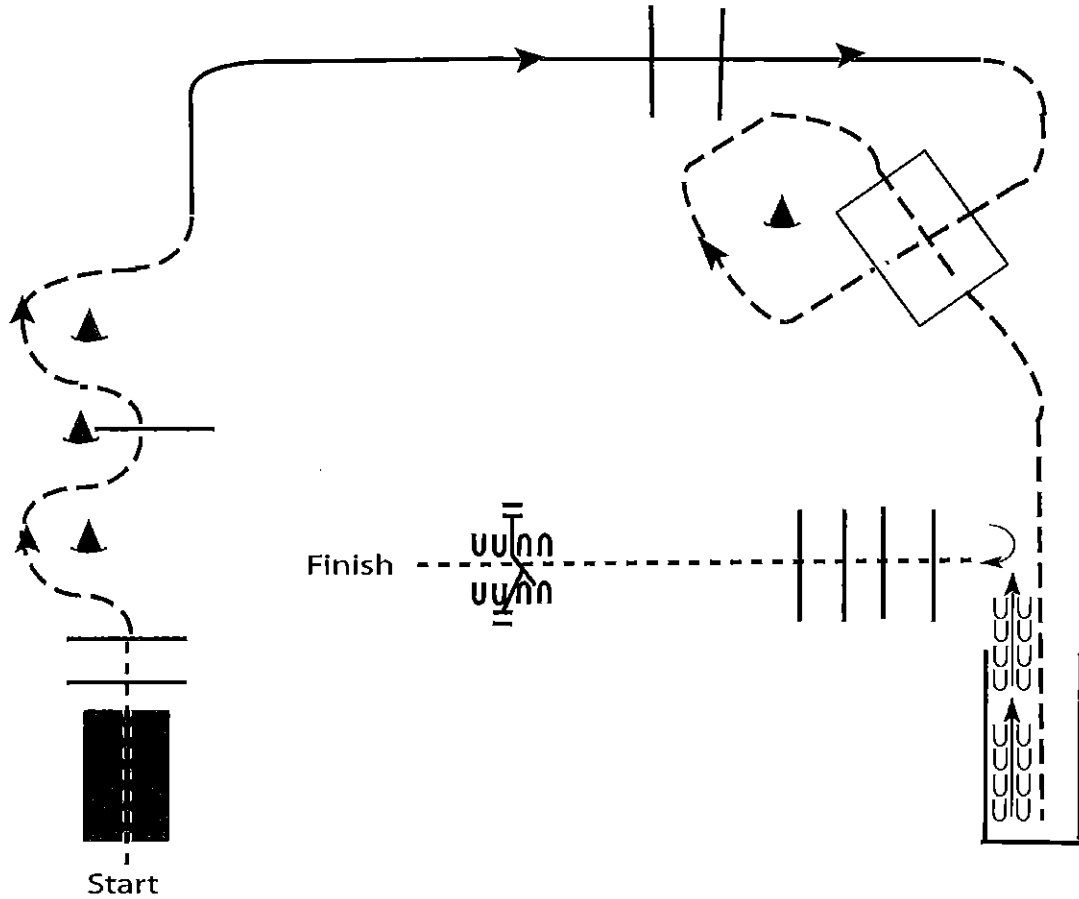

WESTERN CUP Introductory Show

Ruitershoeve

Trail Beginners

Show Date: 09/25/2022

W W W . H O R S E S H O W P A T T E R N S . C O M

W W W . H O R S E S H O W P A T T E R N S . C O M

Be ready at start.

1. Walk over bridge and over poles.
2. Jog through serpentine and over pole.
3. Lope on the right lead over poles.
4. Jog through box and into chute.
5. Back out of chute.
6. Turn 90 degrees and walk over elevated poles.
7. Work gate with left hand.