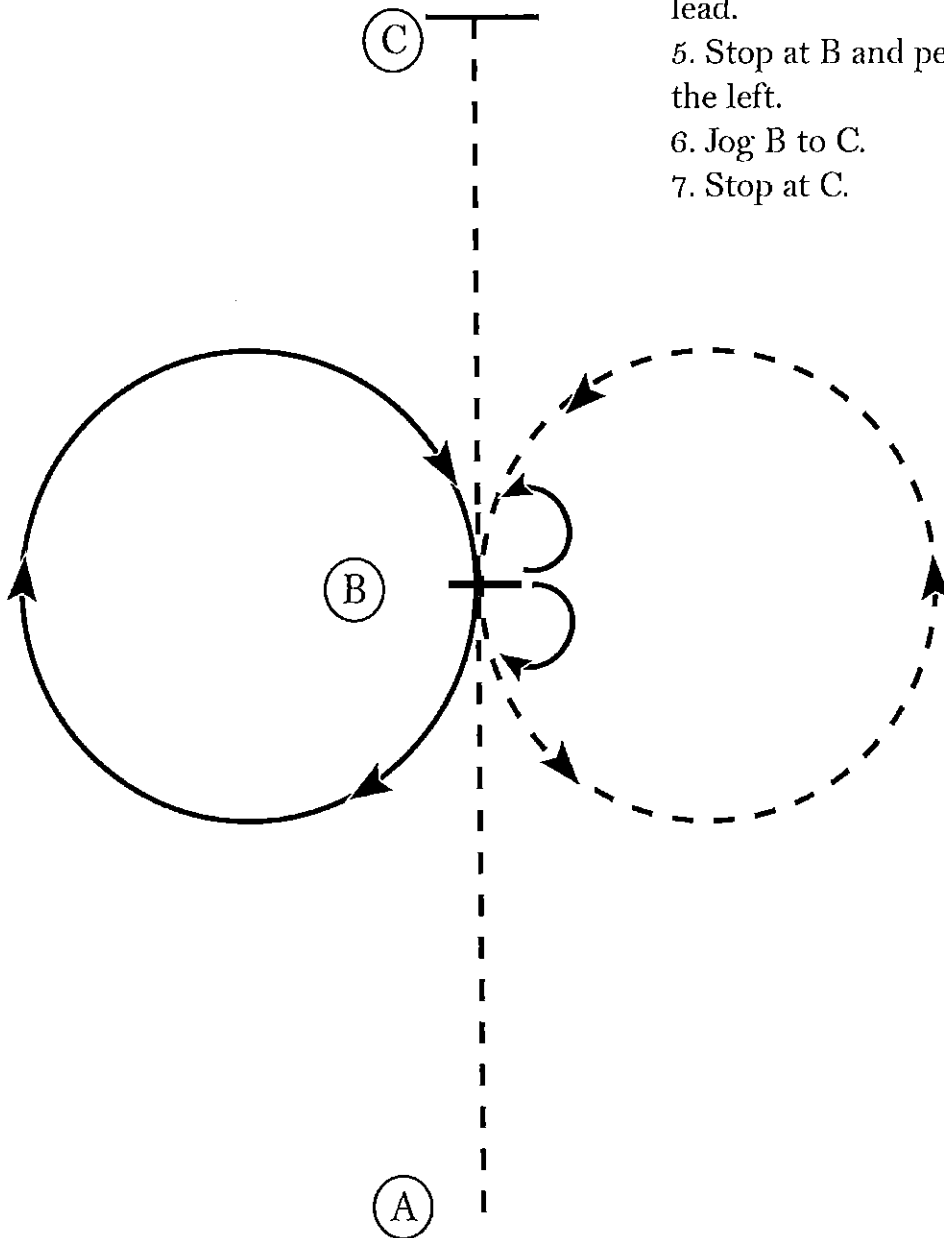

WESTERN CUP Introductory Show

Ruitershoeve

Horsemanship Amateur

Show Date: 09/25/2022

W W W . H O R S E S H O W P A T T E R N S . C O M

W W W . H O R S E S H O W P A T T E R N S . C O M

1. Jog A to B.
2. Stop at B and perform a 180 degree turn to the right on the hindquarters.
3. Jog a circle to the left.
4. At B lope a circle to the right on the right lead.
5. Stop at B and perform a 180 degree turn to the left.
6. Jog B to C.
7. Stop at C.

Walk	.....
Jog	-----
Extended Jog	— — — — —
Lope	—————
Leg Yield	|||||
Lead Change	↗ ↘
Back	←←←←←
Marker	⊙ (B)
Sidepass	←-----

[WH/1-10]

Pattern Provided by:
Iris Van Rompaey