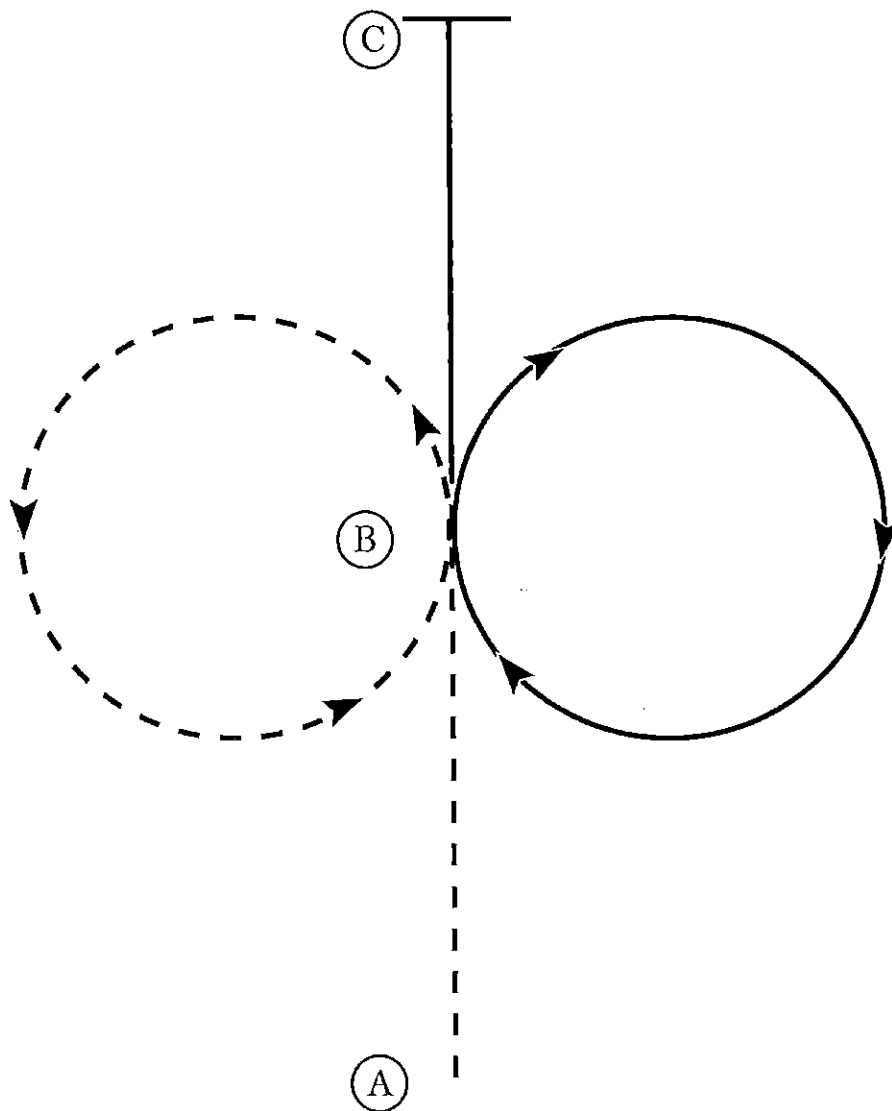

WESTERN CUP Introductory Show

Ruitershoeve

Horsemanship Beginners

Show Date: 09/25/2022

W W W . H O R S E S H O W P A T T E R N S . C O M

W W W . H O R S E S H O W P A T T E R N S . C O M

1. Jog A to B
2. At B jog a circle to the left
3. At B lope a circle to the right on the right lead
4. Continue the lope to C
5. At C stop

Walk	.....
Jog	- - - - -
Extended Jog	— — — — —
Lope	—————
Leg Yield	|||||
Lead Change	↙ ↘
Back	← 55555
Marker	⊙ B
Sidepass	← - - - - - →

[WH/1-9]

Pattern Provided by:
Iris Van Rompaey