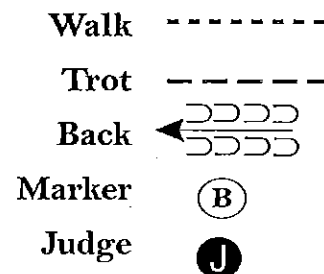

WESTERN CUP Introductory Show

Ruitershoeve

Showmanship Beginners

Show Date: 09/25/2022

Be ready at A.

1. Walk to and around B.
2. Trot from B around C to the Judge.
3. Stop and set up for inspection.
4. When dismissed perform a 90 degree turn and back until even with C.
5. Trot to the line-up.

Follow the instructions of your ring steward.

[S/1-28]

Pattern Provided by:
Iris Van Rompaey

WWW.HORSESHOWPATTERNS.COM

WWW.HORSESHOWPATTERNS.COM

WESTERN CUP Introductory Show

Ruitershoeve

Horsemanship Beginners