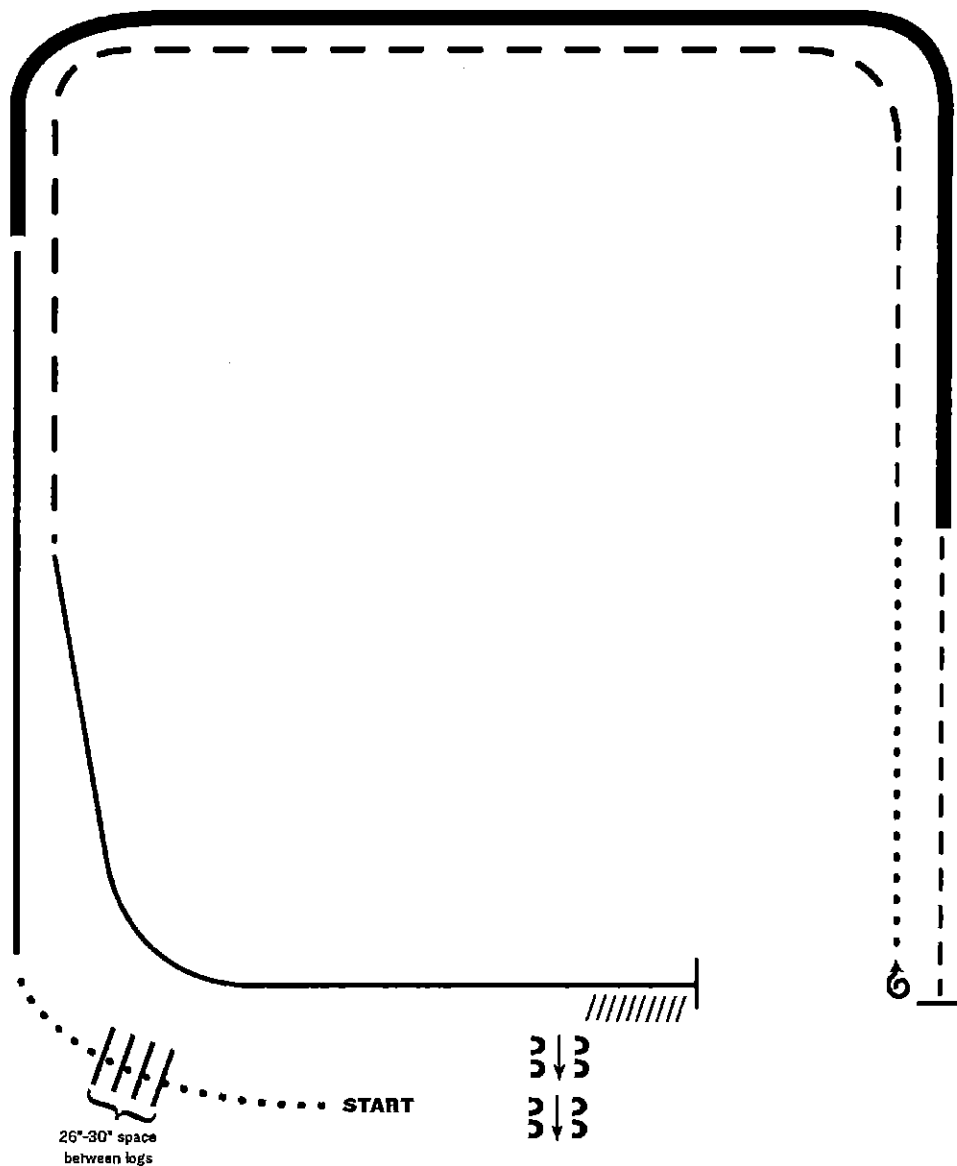

WESTERN CUP Introductory Show

Ruitershoeve

ranch Riding Beginners

Show Date: 09/25/2022

W W W . H O R S E S H O W P A T T E R N S . C O M

W W W . H O R S E S H O W P A T T E R N S . C O M

1. Walk
2. Walk over logs
3. Lope right lead
4. Extended lope (right lead)
5. Trot
6. Stop, 1 1/2 turns right
7. Walk
8. Trot
9. Extended trot
10. Lope left lead
11. Stop and Back
12. Side pass right